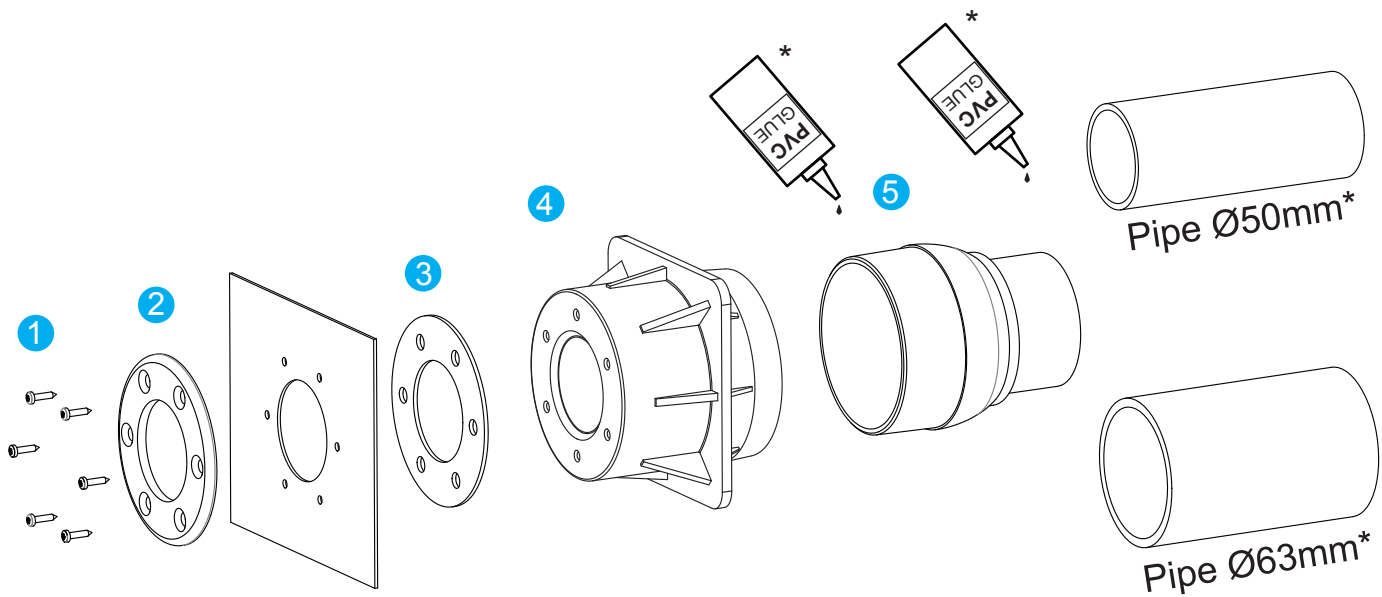

# PZA-WCS-G

1. Screws (6)
2. Liner ring
3. Silicone gasket liner
4. Concrete fixer Short
5. Tail piece

(\*) Pipes and glue not included

**Spectra**vision™  
lighting