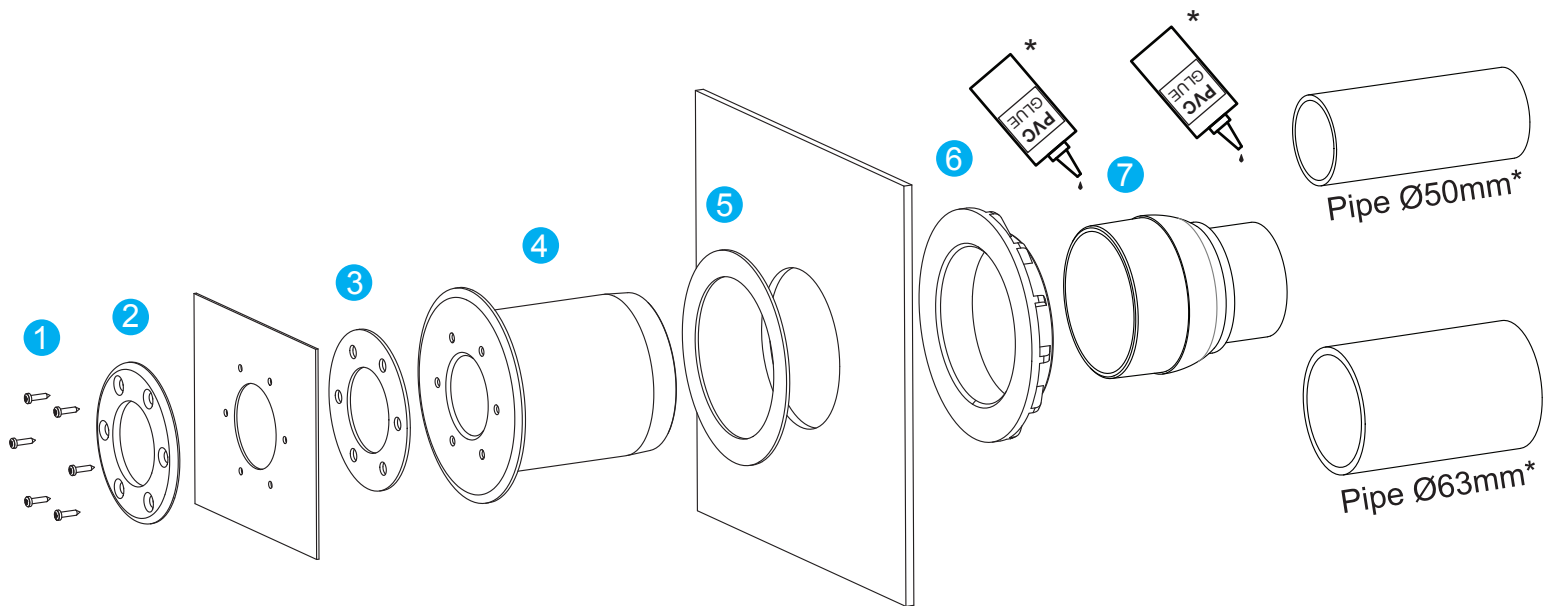

PZA-WTM-G

1. Screws (6)
2. Liner ring
3. Silicone gasket liner
4. Thinwall wall conduit
5. Silicone gasket wall
6. Thinwall fixer nut
7. Tail piece

(*) Pipes and glue not included

Spectravision™
lighting