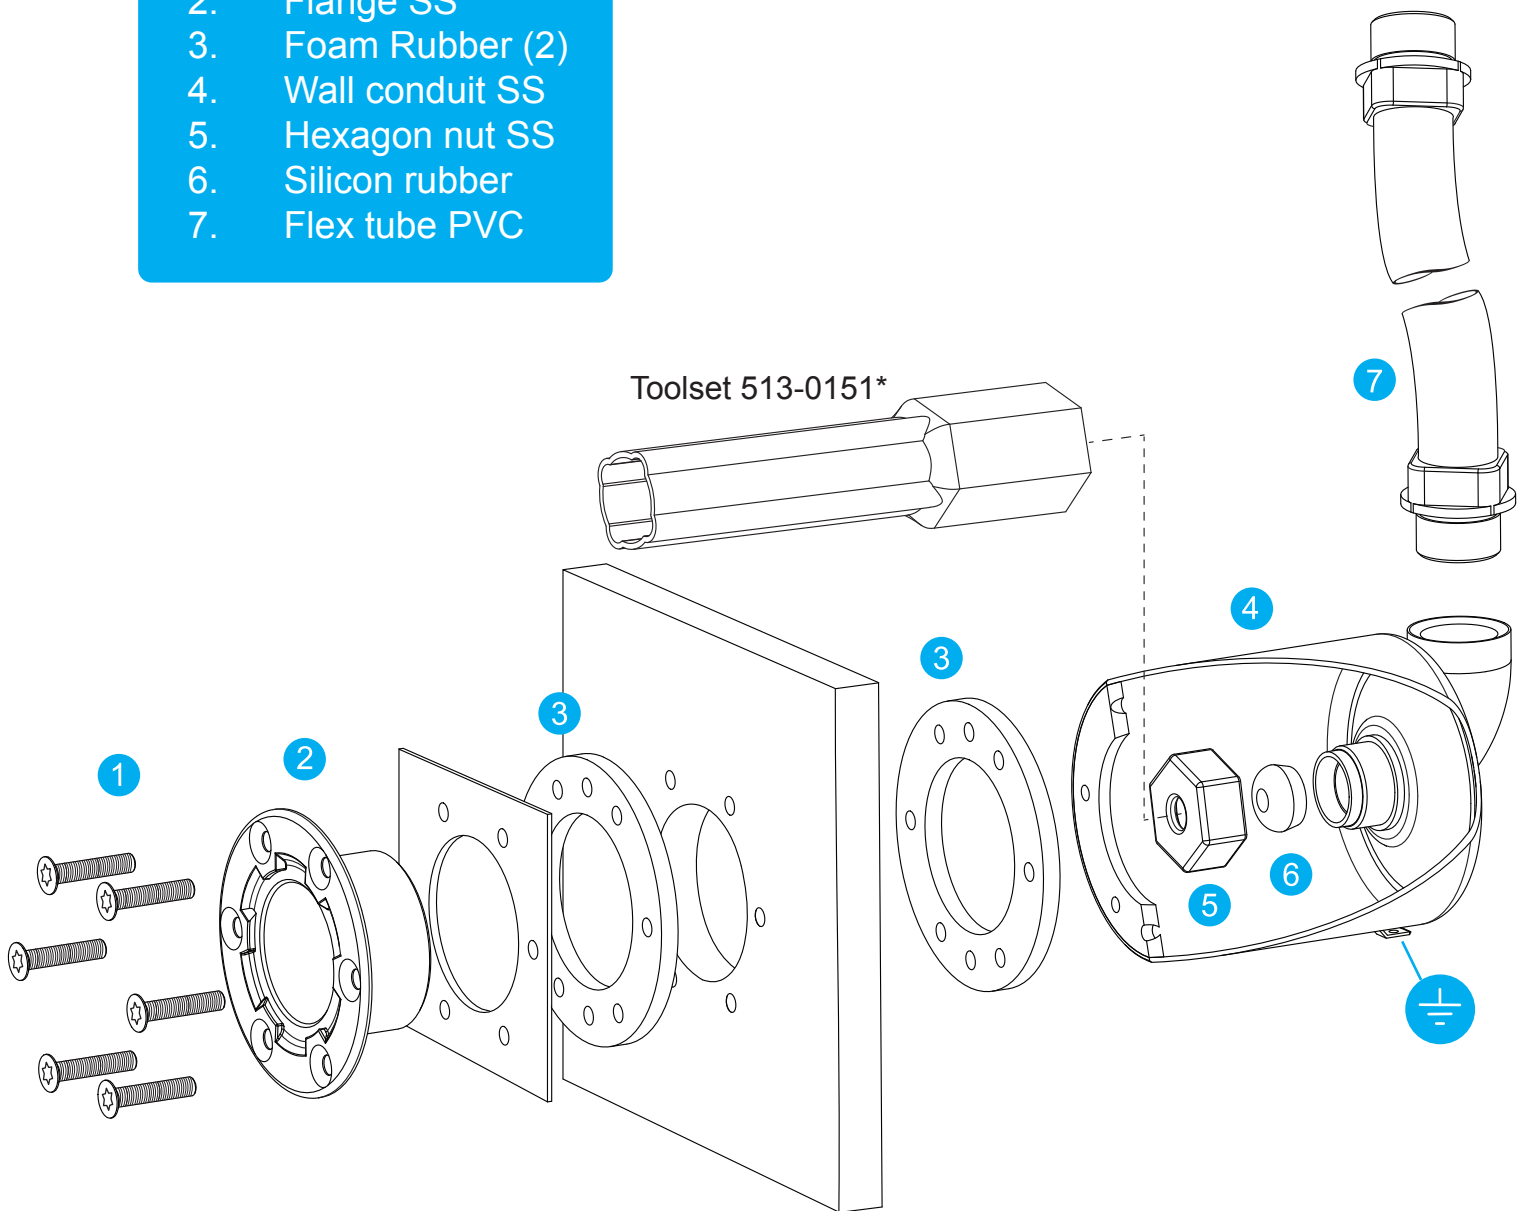

PZA-WTM-SS

1. Screws (6)
2. Flange SS
3. Foam Rubber (2)
4. Wall conduit SS
5. Hexagon nut SS
6. Silicon rubber
7. Flex tube PVC

(*) Tool not included

Spectravis 