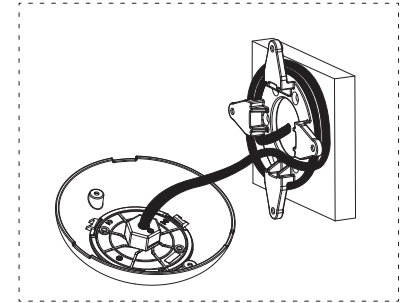

PZA100-RY-WH

1. M5 Screws (2)
2. Face Plate
3. Hexagon Nut
4. M4 Screws (6)
5. Adapter
6. S-Plug (6)

Spectravision