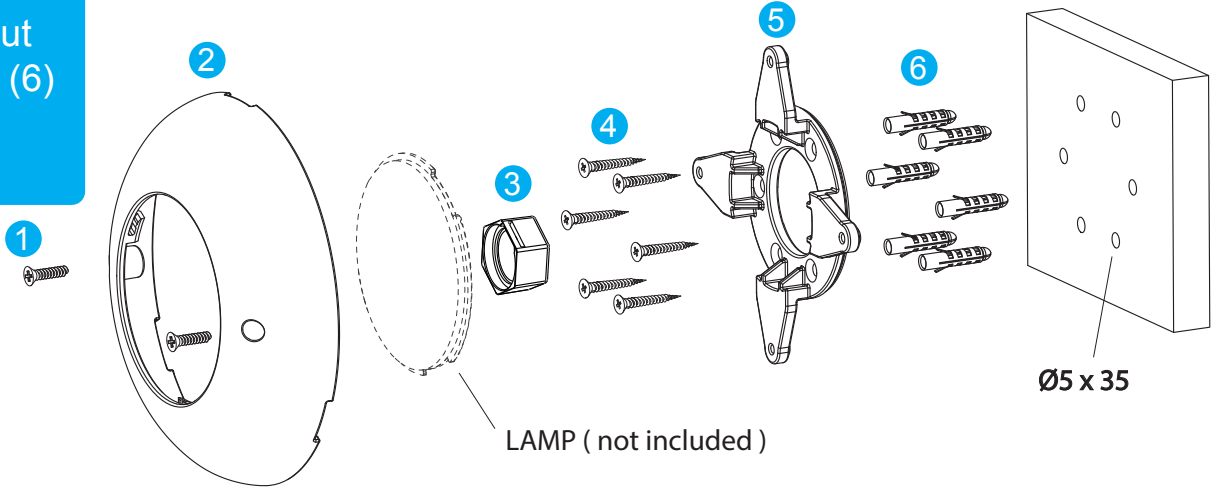

PZA100-RY-WH

1. M5 Screws (2)
2. Face Plate
3. Hexagon Nut
4. M4 Screws (6)
5. Adapter
6. S-Plug (6)

Spectravision